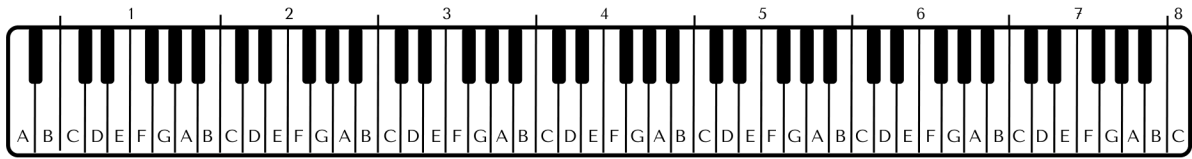

The background of the page is filled with various musical symbols. There are several treble clefs in teal and blue. Scattered throughout are eighth and quarter notes in blue, yellow, and brown. Some notes are connected by stems, while others are isolated. The symbols are distributed across the entire page, creating a musical pattern.

PIANO FOR BEGINNERS PACK

PIANO CHORDS

	Major	Minor	Dominant 7	Major 7	Minor 7
C	<p>C</p>	<p>Cm</p>	<p>C7</p>	<p>CMAJ7</p>	<p>CM7</p>
D	<p>D</p>	<p>Dm</p>	<p>D7</p>	<p>DMAJ7</p>	<p>DM7</p>
E	<p>E</p>	<p>Em</p>	<p>E7</p>	<p>EMAJ7</p>	<p>EM7</p>
F	<p>F</p>	<p>Fm</p>	<p>F7</p>	<p>FMAJ7</p>	<p>FM7</p>
G	<p>G</p>	<p>Gm</p>	<p>G7</p>	<p>GMAJ7</p>	<p>GM7</p>
A	<p>A</p>	<p>Am</p>	<p>A7</p>	<p>AMAJ7</p>	<p>AM7</p>
B	<p>B</p>	<p>Bm</p>	<p>B7</p>	<p>BMAJ7</p>	<p>BM7</p>